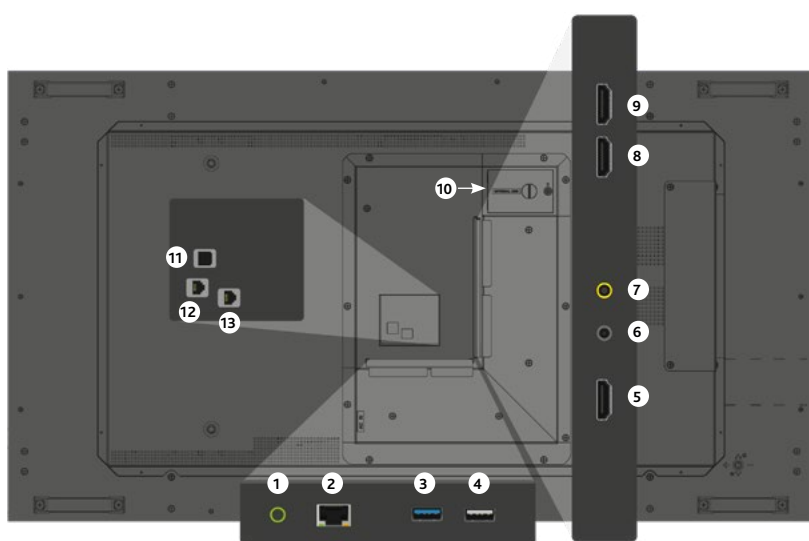

Model		PN-VM552N	PN-VM552U
Installation		Portrait / Landscape	
LCD Panel	Size	55-inch	
	Max. Resolution	1920x1080	
	Brightness	500 cd/m ²	
	Contrast Ratio	1000 : 1	1100 : 1
	Viewing Angle (H/V)	178°/178°	
	Pixel Pitch	0.630 mm x 0.630 mm	
	Display Colours	10bit, 1.07 B colors	
	Screen Finish	Haze 28%, Hard coating (2H)	
	Active Screen Area (W x H)	1209.6 mm x 680.4 mm	1209.63 mm x 680.34 mm
	Panel bezel to Panel bezel (B2B)*1	1.74 mm (A2A*2: 2.49 mm)	0.88 mm (A2A*2: 0.90 mm)
	Response Time	8 ms	
Backlight	Direct LED		
Input Terminals		HDMI 2.0 x 2(HDCP version 2.2), USB 2.0 x 2, USB 3.0 x 1, RJ12 x 2, LAN x 1, IR Extender x 1, SPDIF x 1	
Output Terminals		HDMI x 1, Audio out 3.5mm jack, RS232 (3.5mm jack) x 1	
Network		RJ45	
Mounting		400 x 600 mm	
Power Supply		110 VAC - 240 VAC - 50/60 Hz	
Power Consumption (Typ)		142 W	196 W
Environmental Conditions	Operating Temperature	0°C to 50°C	
	Operating Humidity	10% to 90%	
Dimensions (W x D x H) (approx.) (display only)		1212.2 x 105.4 x 683 mm	1210.5 x 111.9 x 680.34 mm
Weight (approx.)		30.25 kg	32.75 kg
Accessories		Remote Control x 1, Remote Control Battery (AAA) x 2, IR Extender Cable x 1, Power Cable (UK x 1/EU x 1), Wall mount adapter, Wall mount screws , VESA - bolt, User Manual (English, Arabic, French, Russian), Wall mount Guide, On Screen Display Language Support (English, Arabic, French, Russian)	

*1. (B2B) Panel Bezel to Panel Bezel, *2. (A2A) Active area to Active area

* Tentative. Design and specifications are subject to change without prior notice.

Dimensions (Units: mm)

PN-VM552N

PN-VM552U

Input/Output Terminals

1. RS232 (3,5 mm)
2. Ethernet
3. USB (3.0)
4. USB (2.0)
5. HDMI 2 In
6. IR Input
7. Headphone/Line Out
8. HDMI 1 In
9. HDMI Out
10. Internal USB Compartment
11. Serial Port RJ12 (UART TTL In)
12. RJ12 (sensor box use)
13. SPDIF Optical Out