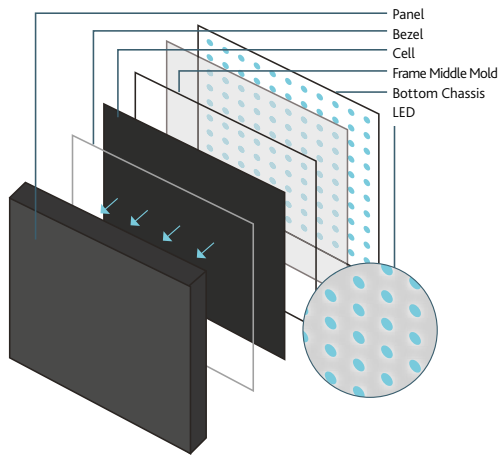

Capture attention and communicate your message with stunning visuals on our Video Wall display

Sharp's 55-inch full high-definition **PN-VM552N/VM552U** professional LCD monitor features a Narrow & ultra narrow slim bezel that gives you the flexibility to build video walls with the dimensions to grace virtually any commercial or public space. Whether installed in a shopping mall, hotel, control room, transport hub, or conference hall, a bank of these monitors will convey your message with overwhelming style and precision.

VM Series Video Wall

PN-VM552N

PN-VM552U

KEY FEATURES

- Screen Size - 55"
- 1920 x 1080 pixels
- Brightness : 500cd/m²
- Local dimming
- Direct LED
- Daisy chaining capability
- Choice for landscape and portrait installation
- Panel bezel to Panel bezel: 1.74mm(PN-VM552N)
0.88mm (PN-VM552U)
- 24/7 Operation

Longer Stability

Sharp video walls are able to tolerate longer hours of operation, equipped with pixel-shifting feature to prevent a fixed image from sticking on the screen.

Higher Visibility

Sharp panels come with anti-reflective treatment to decrease glare under strong light exposure.

IPS Reliability

Sharp IPS displays present the most clear image in both landscape and portrait orientation without any image distortion. IPS also provides 178° ultra-wide viewing angle, displaying the most accurate image quality.