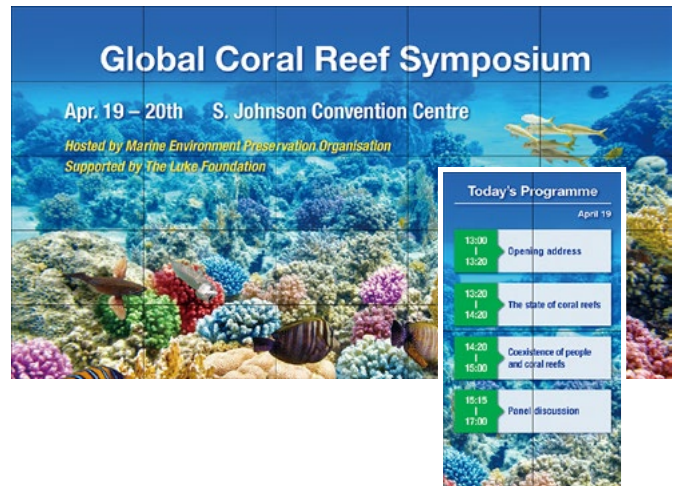

IPS Reliability

Sharp IPS displays present the most clear image in both landscape and portrait orientation without any image distortion. IPS also provides 178° ultra-wide viewing angle, displaying the most accurate image quality.

Landscape and Portrait Mode

The PN-VM series offers a choice of landscape or portrait installation, allowing customers to select the mode that best suits their display content and application.

Specifications*

Model		PN-VM552N	PN-VM552U
Installation		Portrait / Landscape	
LCD Panel	Size	55-inch	
	Max. Resolution	1920x1080	
	Brightness	500 cd/m²	
	Contrast Ratio	1000 : 1	1100 : 1
	Viewing Angle (H/V)	178°/178°	
	Pixel Pitch	0.630 mm x 0.630 mm	
	Display Colours	10bit, 1.07 B colors	
	Screen Finish	Haze 28%, Hard coating (2H)	
	Active Screen Area (W x H)	1209.6 mm x 680.4 mm	1209.63 mm x 680.34 mm
	Panel bezel to Panel bezel (B2B)*1	1.74 mm (A2A*2: 2.49 mm)	0.88 mm (A2A*2: 0.90 mm)
	Response Time	8 ms	
Backlight	Direct LED		
Input Terminals		HDMI 2.0 x 2(HDCP version 2.2), USB 2.0 x 2, USB 3.0 x 1, RJ12 x 2, LAN x 1, IR Extender x 1, SPDIF x 1	
Output Terminals		HDMI x 1, Audio out 3.5mm jack, RS232 (3.5mm jack) x 1	
Network		RJ45	
Mounting		400 x 600 mm	
Power Supply		110 VAC - 240 VAC - 50/60 Hz	
Power Consumption (Typ)		142 W	196 W
Environmental Conditions	Operating Temperature	0°C to 50°C	
	Operating Humidity	10% to 90%	
Dimensions (W x D x H) (approx.) (display only)		1212.2 x 105.4 x 683 mm	1210.5 x 111.9 x 680.34 mm
Weight (approx.)		30.25 kg	32.75 kg
Accessories		Remote Control x 1, Remote Control Battery (AAA) x 2, IR Extender Cable x 1, Power Cable (UK x 1/EU x 1), Wall mount adapter, Wall mount screws , VESA - bolt, User Manual (English, Arabic, French, Russian), Wall mount Guide, On Screen Display Language Support (English, Arabic, French, Russian)	

*1. (B2B) Panel Bezel to Panel Bezel, *2. (A2A) Active area to Active area

* Tentative. Design and specifications are subject to change without prior notice.