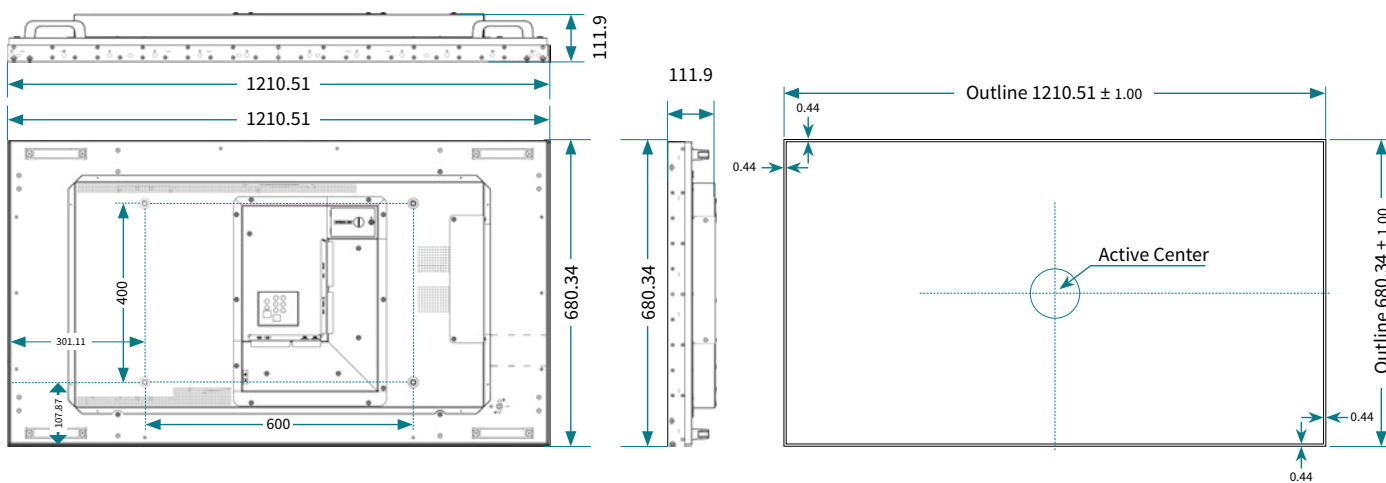

Model		PN-VM552N	PN-VM552U
Installation		Portrait / Landscape	
LCD Panel	Size	55-inch	
	Max. Resolution	1920x1080	
	Brightness	500 cd/m ²	
	Contrast Ratio	1000 : 1	1100 : 1
	Viewing Angle (H/V)	178°/178°	
	Pixel Pitch	0.630 mm x 0.630 mm	
	Display Colours	10bit, 1.07 B colors	
	Screen Finish	Haze 28%, Hard coating (2H)	
	Active Screen Area (W x H)	1209.6 mm x 680.4 mm	1209.63 mm x 680.34 mm
	Panel bezel to Panel bezel (B2B)*1	1.74 mm (A2A*2: 2.49 mm)	0.88 mm (A2A*2: 0.90 mm)
	Response Time	8 ms	
Backlight	Direct LED		
Input Terminals		HDMI 2.0 x 2(HDCP version 2.2), USB 2.0 x 2, USB 3.0 x 1, RJ12 x 2, LAN x 1, IR Extender x 1, SPDIF x 1	
Output Terminals		HDMI x 1, Audio out 3.5mm jack, RS232 (3.5mm jack) x 1	
Network		RJ45	
Mounting		400 x 600 mm	
Power Supply		110 VAC - 240 VAC - 50/60 Hz	
Power Consumption (Typ)		142 W	196 W
Environmental Conditions	Operating Temperature	0°C to 50°C	
	Operating Humidity	10% to 90%	
Dimensions (W x D x H) (approx.) (display only)		1212.2 x 105.4 x 683 mm	1210.5 x 111.9 x 680.34 mm
Weight (approx.)		30.25 kg	32.75 kg
Accessories		Remote Control x 1, Remote Control Battery (AAA) x 2, IR Extender Cable x 1, Power Cable (UK x 1/EU x 1), Wall mount adapter, Wall mount screws , VESA - bolt, User Manual (English, Arabic, French, Russian), Wall mount Guide, On Screen Display Language Support (English, Arabic, French, Russian)	

*1. (B2B) Panel Bezel to Panel Bezel, *2. (A2A) Active area to Active area

* Tentative. Design and specifications are subject to change without prior notice.

Dimensions (Units: mm)

PN-VM552N

PN-VM552U

Input/Output Terminals