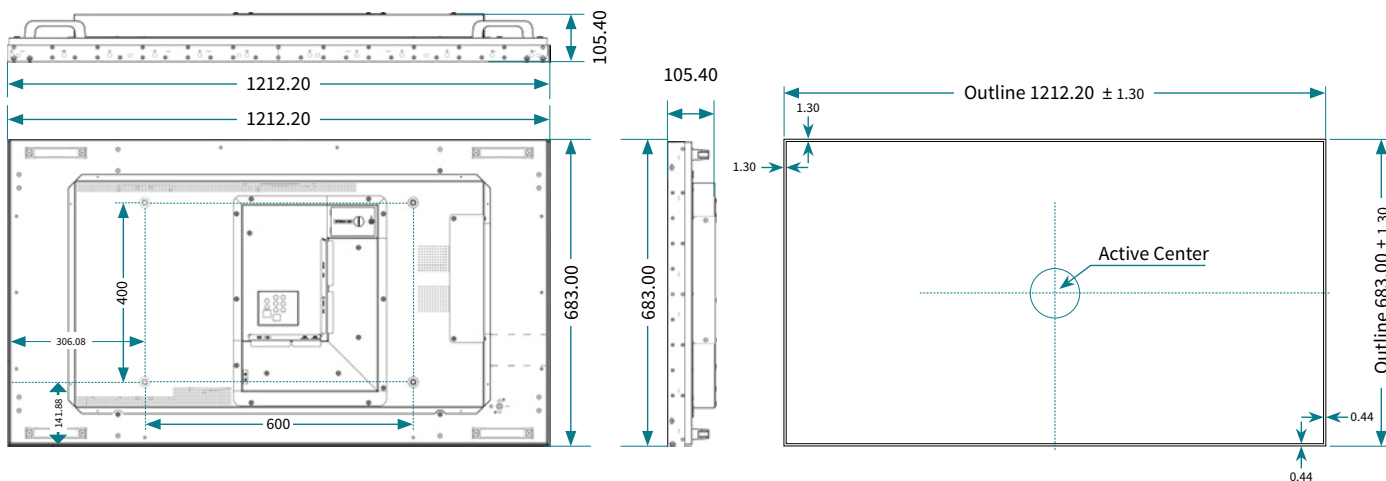

Landscape and Portrait Mode

The PN-VM series offers a choice of landscape or portrait installation, allowing customers to select the mode that best suits their display content and application.

Specifications*

Model		PN-VM552N	PN-VM552U
Installation		Portrait / Landscape	
LCD Panel	Size	55-inch	
	Max. Resolution	1920x1080	
	Brightness	500 cd/m ²	
	Contrast Ratio	1000 : 1	1100 : 1
	Viewing Angle (H/V)	178°/178°	
	Pixel Pitch	0.630 mm x 0.630 mm	
	Display Colours	10bit, 1.07 B colors	
	Screen Finish	Haze 28%, Hard coating (2H)	
	Active Screen Area (W x H)	1209.6 mm x 680.4 mm	1209.63 mm x 680.34 mm
	Panel bezel to Panel bezel (B2B)*1	1.74 mm (A2A*2: 2.49 mm)	0.88 mm (A2A*2: 0.90 mm)
	Response Time	8 ms	
Backlight	Direct LED		
Input Terminals		HDMI 2.0 x 2(HDCP version 2.2), USB 2.0 x 2, USB 3.0 x 1, RJ12 x 2, LAN x 1, IR Extender x 1, SPDIF x 1	
Output Terminals		HDMI x 1, Audio out 3.5mm jack, RS232 (3.5mm jack) x 1	
Network		RJ45	
Mounting		400 x 600 mm	
Power Supply		110 VAC - 240 VAC - 50/60 Hz	
Power Consumption (Typ)		142 W	196 W
Environmental Conditions	Operating Temperature	0°C to 50°C	
	Operating Humidity	10% to 90%	
Dimensions (W x D x H) (approx.) (display only)		1212.2 x 105.4 x 683 mm	1210.5 x 111.9 x 680.34 mm
Weight (approx.)		30.25 kg	32.75 kg
Accessories		Remote Control x 1, Remote Control Battery (AAA) x 2, IR Extender Cable x 1, Power Cable (UK x 1/EU x 1), Wall mount adapter, Wall mount screws , VESA - bolt, User Manual (English, Arabic, French, Russian), Wall mount Guide, On Screen Display Language Support (English, Arabic, French, Russian)	

*1. (B2B) Panel Bezel to Panel Bezel, *2. (A2A) Active area to Active area

* Tentative. Design and specifications are subject to change without prior notice.

Dimensions (Units: mm)

PN-VM552N

PN-VM552U

Input/Output Terminals